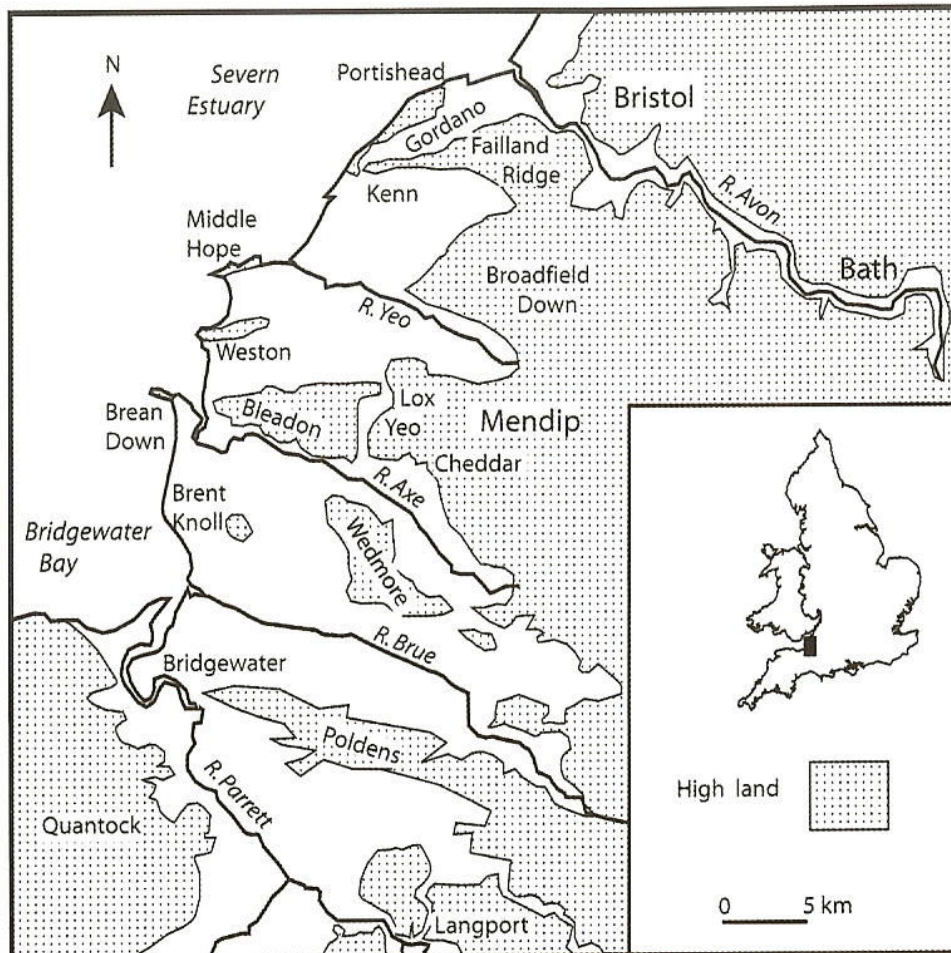

	page
Glacial deposits at Nightingale Valley, on Portishead Down C. O. Hunt	144
Gravels of the 30 m terrace of the Avon at Ham Green C. O. Hunt	150
Pleistocene history and Palaeolithic archaeology of the river Avon in the light of new evidence from Twyford House, Shirehampton M. R. Bates and F. Wenban-Smith	154
The Burtle Formation C. O. Hunt	173
The Langport Gap C. O. Hunt	187
Devensian Interstadial marginal-marine deposits at Low Ham C. O. Hunt & D. Q. Bowen	189
Stage 7 deposits at Portfield C. O. Hunt & D. Q. Bowen	196
References	205

Fig. 1: The area covered by the Field Guide